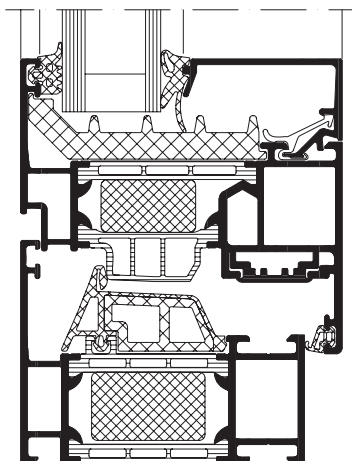

The Schüco AWS 75.SI aluminium window system combines the excellent thermal insulation properties of PVC-U and timber windows with the unique advantages of aluminium: durability and stability, narrow face widths and a variety of designs – in large, transparent formats. With a basic depth of just 75 mm, this window system offers excellent versatility and can easily be combined with the Schüco range of doors ADS.

El nuevo estándar de aislamiento térmico para ventanas de aluminio
The new thermal insulation standard for aluminium windows

SCHÜCO

Ventana Schüco
AWS 75.SI
Schüco Window
AWS 75.SI

La optimización del sistema mejora el aislamiento térmico
Escala 1:2
System optimisation improves thermal insulation
Scale 1:2